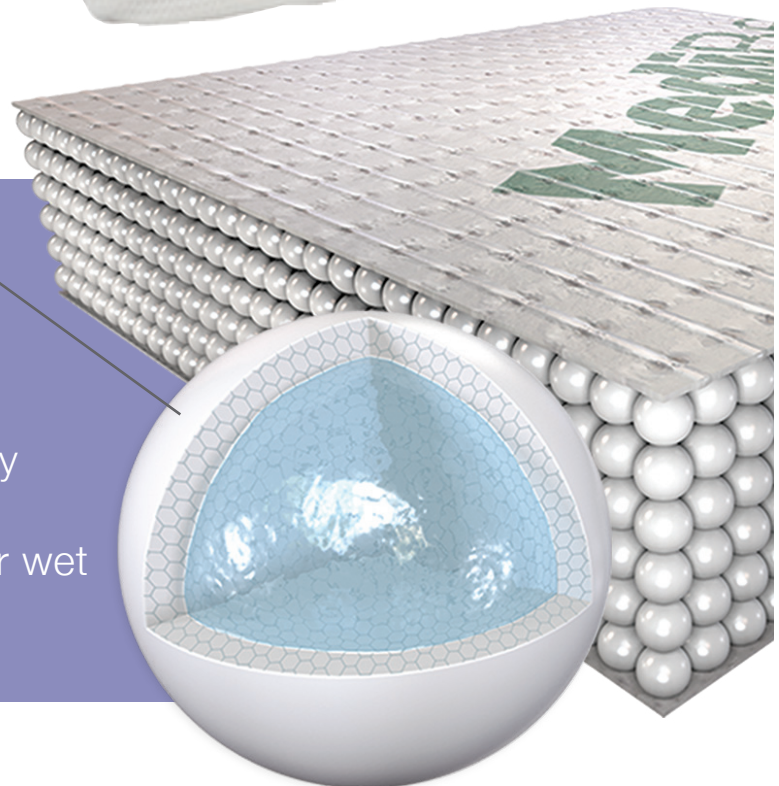

# Bruder

Better. By Design.

Only the Bruder Moist Heat Eye Compress is created using patented MediBeads®

## Benefits of MediBeads® Patented Technology:

- Provides even uniform, moist heat
- Naturally retains moisture and evenly releases heat
- Doesn't breakdown when handled or wet
- Non-toxic and antibacterial

### Simple and easy for patients to use:

- Microwave for 20 seconds
- Apply over eyes for 10-20 minutes.
- The natural moist heat begins to warm the eyelids and soften the meibum in the Meibomian Glands
- Massage and clean the eyelids